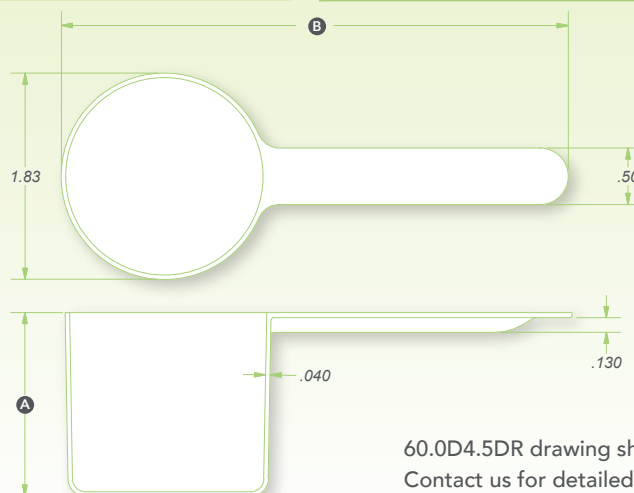

Available in 3 handle lengths.

60.0D4.5DR drawing shown above not to scale. Contact us for detailed product drawings on any size scoop.