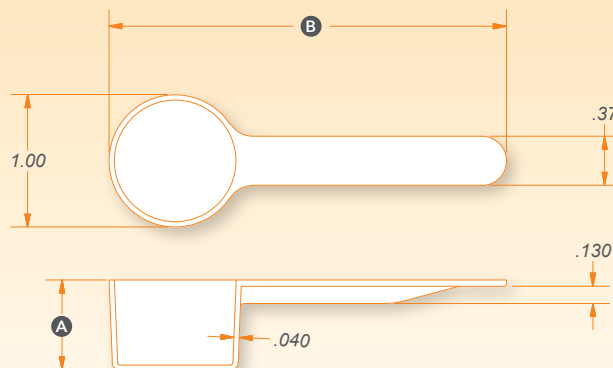

Your formulators will be impressed with the accuracy of a dose using our quality, calibrated scoops.

Our small scoops have a 1" diameter bowl and come in three handle lengths. See chart at right for stock capacities and colors.

Did you know we are able to customize any size scoop to fit your needs and promote your brand? See page 19 for more about our custom capabilities.

PRODUCT SPECIFICATIONS

Product ID	Bowl Capacity	Bowl Depth A	Overall Length B	Stock Color/s	Material
4.0C3.0DR	4.0 cc	.42"	3.0"	Natural	FDA Grade Polypropylene
4.0C4.5DR	4.0 cc	.42"	4.5"	Natural	FDA Grade Polypropylene
4.0C5.5DR	4.0 cc	.42"	5.5"	Natural	FDA Grade Polypropylene
5.0C3.0DR	5.0 cc	.52"	3.0"	Natural, Blue	FDA Grade Polypropylene
5.0C4.5DR	5.0 cc	.52"	4.5"	Natural	FDA Grade Polypropylene
5.0C5.5DR	5.0 cc	.52"	5.5"	Natural, Yellow	FDA Grade Polypropylene
6.5C3.0DR	6.5 cc	.68"	3.0"	Natural	FDA Grade Polypropylene
6.5C4.5DR	6.5 cc	.68"	4.5"	Natural	FDA Grade Polypropylene
6.5C5.5DR	6.5 cc	.68"	5.5"	Natural	FDA Grade Polypropylene
7.5C3.0DR	7.5 cc	.78"	3.0"	Natural	FDA Grade Polypropylene
7.5C4.5DR	7.5 cc	.78"	4.5"	Natural	FDA Grade Polypropylene
7.5C5.5DR	7.5 cc	.78"	5.5"	Natural	FDA Grade Polypropylene
8.5C3.0DR	8.5 cc	.88"	3.0"	Natural	FDA Grade Polypropylene
8.5C4.5DR	8.5 cc	.88"	4.5"	Natural	FDA Grade Polypropylene
8.5C5.5DR	8.5 cc	.88"	5.5"	Natural	FDA Grade Polypropylene
9.0C3.0DR	9.0 cc	.94"	3.0"	Natural	FDA Grade Polypropylene
9.0C4.5DR	9.0 cc	.94"	4.5"	Natural	FDA Grade Polypropylene
9.0C5.5DR	9.0 cc	.94"	5.5"	Natural	FDA Grade Polypropylene

Available in 3 handle lengths.

6.5C3.0DR drawing shown above at 75% of actual size.
Contact us for detailed product drawings on any size scoop.